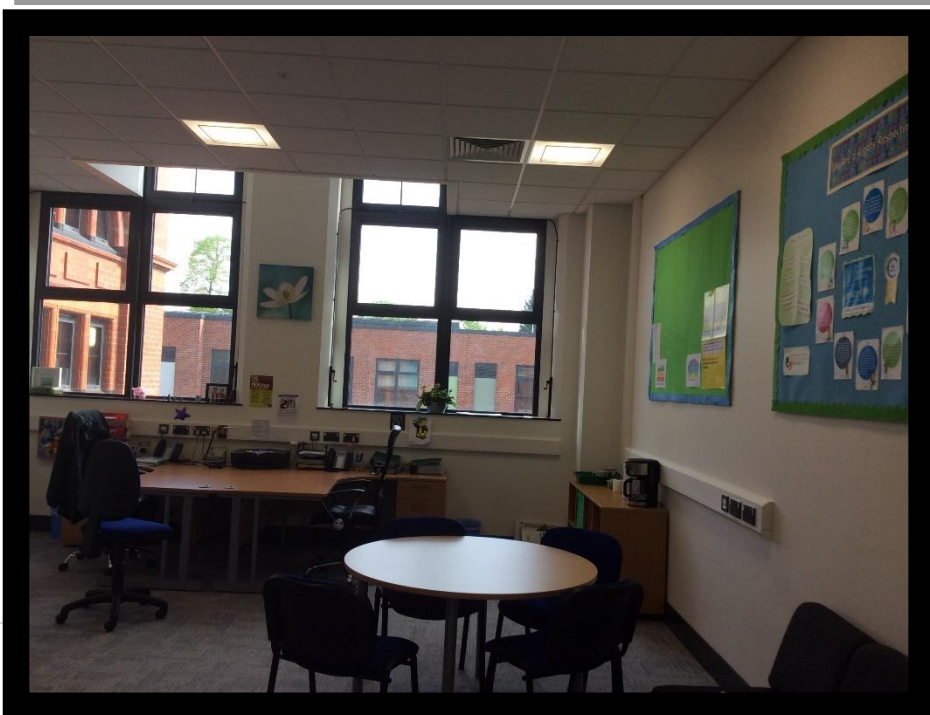

This is the entrance that you will use when you arrive to school. You will arrive by bus or other means of transport. Then you will walk through these gates, onto the school playground and then through the door leading to stairwell 4

This is the hall, you will use this room for your P:E lessons and for extra playtime activities. Sometimes you may use this room to do your class work or have some nurture time.

These are the pupil toilets.

These are pictures of one of our classrooms. This is where you will complete your learning, either independently or with an adult.

You will have your breakfast and lunch in your classroom at the lunch table.