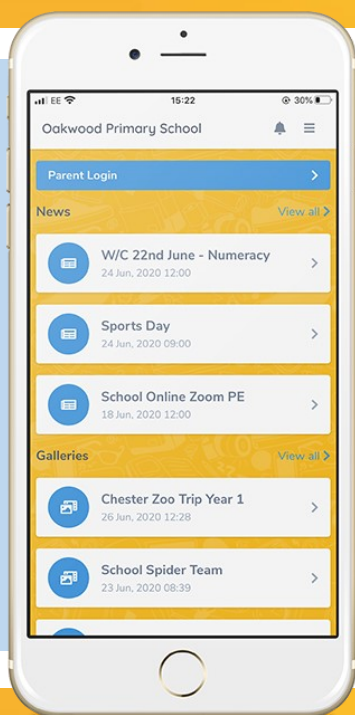

GUIDE TO OUR APP FOR PARENTS & CARERS

School Spider allows you to receive and return information directly from the school. Receive instant messages, complete surveys and forms, book your parents evening and make online payments.

Select your school to get started!

LOGGING IN

See your schools recent website posts here but make sure you login to receive communication. Click parent login and enter your details if you have received them from the school. OR you can press forgot password to set your password.

You must have your email address linked to the school.

TAKE A LOOK AROUND

See all your action items on your dashboard

Click to respond or book for each child

Click the bell to see your recent messages

Click these 3 lines to:
- Switch between areas
- Edit your profile
- Logout